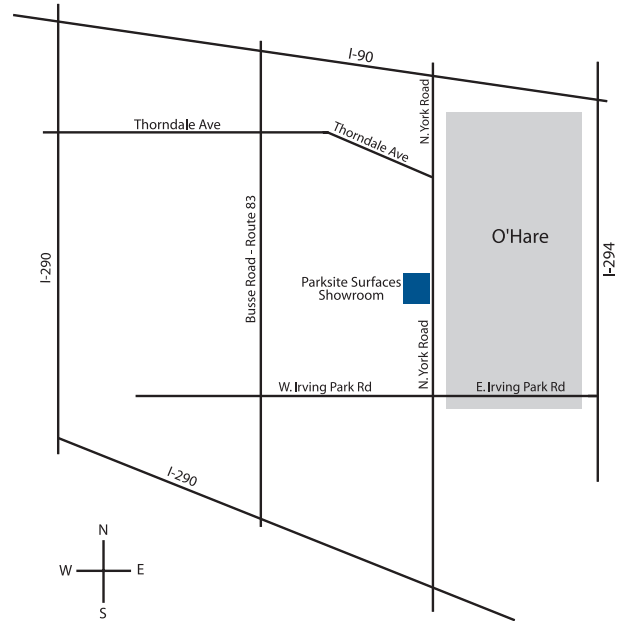

NATURAL STONE

distributed by 

Stone Selection Center

430 N. York Road
Bensenville, IL 60106

From North:

Take I-290 East towards Chicago. Take Thorndale Ave/Elgin-O'Hare expressway (exit #5). Turn left on Thorndale Ave. Turn right on to N. York Rd. Turn right into Showroom lot.

From South:

Take I-294 North. Take the I-290 exit towards Rockford. Take the Lake St/York Rd/US-20 West (exit #12). Continue towards York Rd. Turn left on N. York Rd. Turn left into the Showroom lot.

From East:

Take I-90 West/I-94 West (I-290). Continue on I-90 West towards O'Hare/Rockford (exit #43B). Continue on I-190 West towards O'Hare (exit #78). Take I-294 South exit towards Indiana (exit #1D). Take Irving Park Rd/IL-19 West exit. Bear right on Irving Park Rd. Turn right on to N. York Rd. Turn left into Showroom lot.

From West:

Take I-88 East towards Chicago. Take the I-355 North exit towards Northwest suburbs. Continue on I-290 West. Take Thorndale Ave (exit #5). Turn right on Thorndale Ave. Turn right on to N. York Rd. Turn right into Showroom lot.